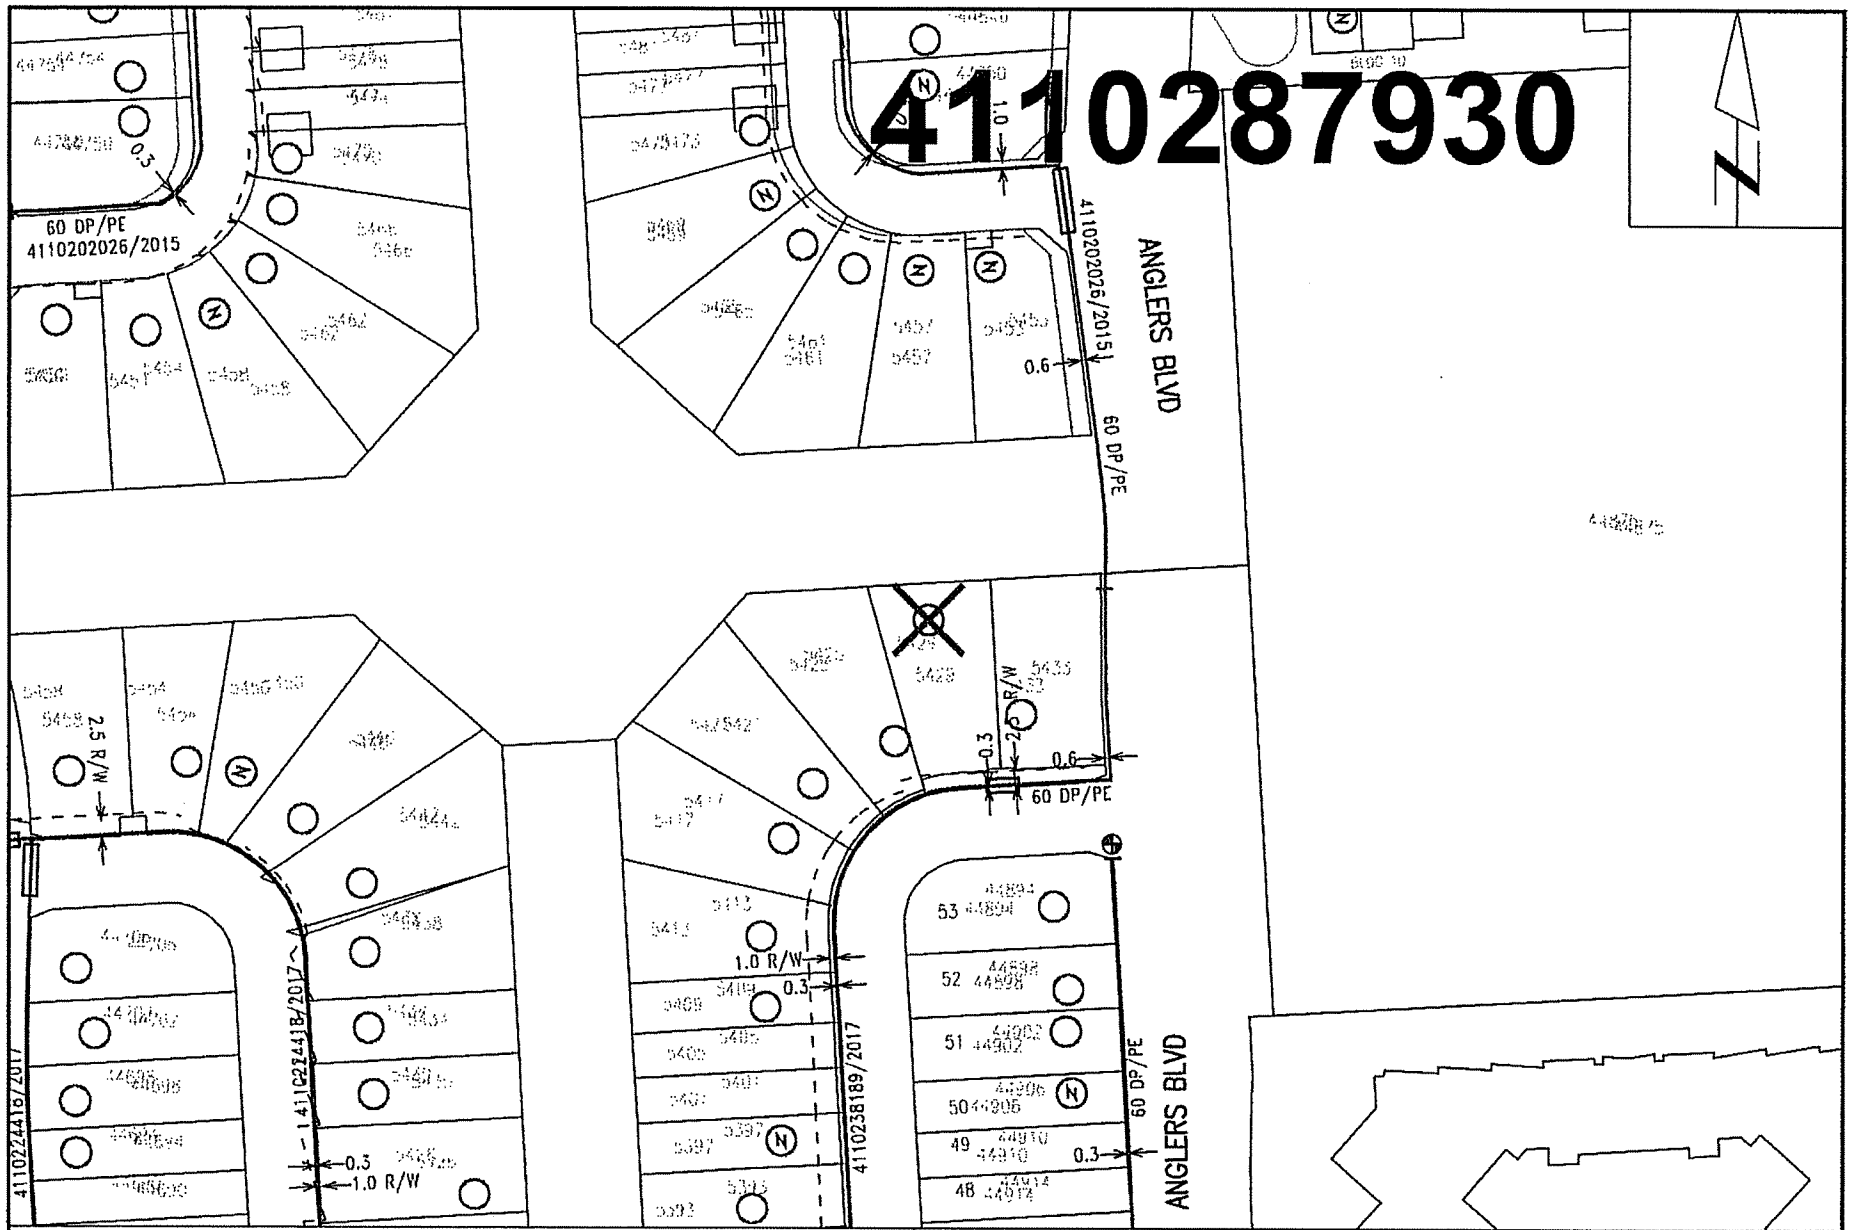

# 4110287930

**Nearest Intersection: Anglers Blvd and Sockeye Lane.**  
**Distance from lot to intersection is 69 meters (63 degrees North of East).**  
**View Scale: 1:1000**

**5429 Kokanee Lane, Chilliwack**

**Order #: 31014387 Prem #: 10092398 City Limits: Chilliwack**

**X: 1293463403.00 Y: 462177990.00**

Select autotext type **2018/07/24**